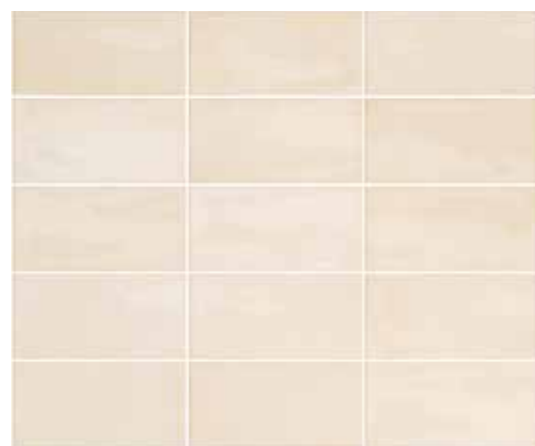

STONALIZZATO / SHADE VARIATION

* La linea rossa indica la superficie smaltata.
* The red line indicates the glazed surface.

* Vendita al pezzo
Sale by piece

PEZZI SPECIALI SPECIAL PIECES	PROFILO* Profile*	WHITE	ROSE GOLD	MUSHROOM	SILVER MIST	MINT	CLOUD	AZURE BLUE	ROYAL BLUE	TEAL	ESMERALD GREEN	WALNUT BROWN	AUBERGINE	TUSCANY GOLD	VOLCANIC RED	BLACK
BULLNOSE 6,5x20 COD. 63		25685	25686	25687	25688	25690	25691	25692	25697	25682	25696	25689	25693	25694	25695	25698
PENCIL BULLNOSE 3 x 20 cm COD. 63		25668	25669	25670	25671	25673	25674	25675	25680	25667	25679	25672	25676	25677	25678	25681
JOLLY 1,2 x 20 cm COD. 65		25653	25654	25655	25656	25658	25659	25660	25665	25652	25664	25657	25661	25662	25663	25666