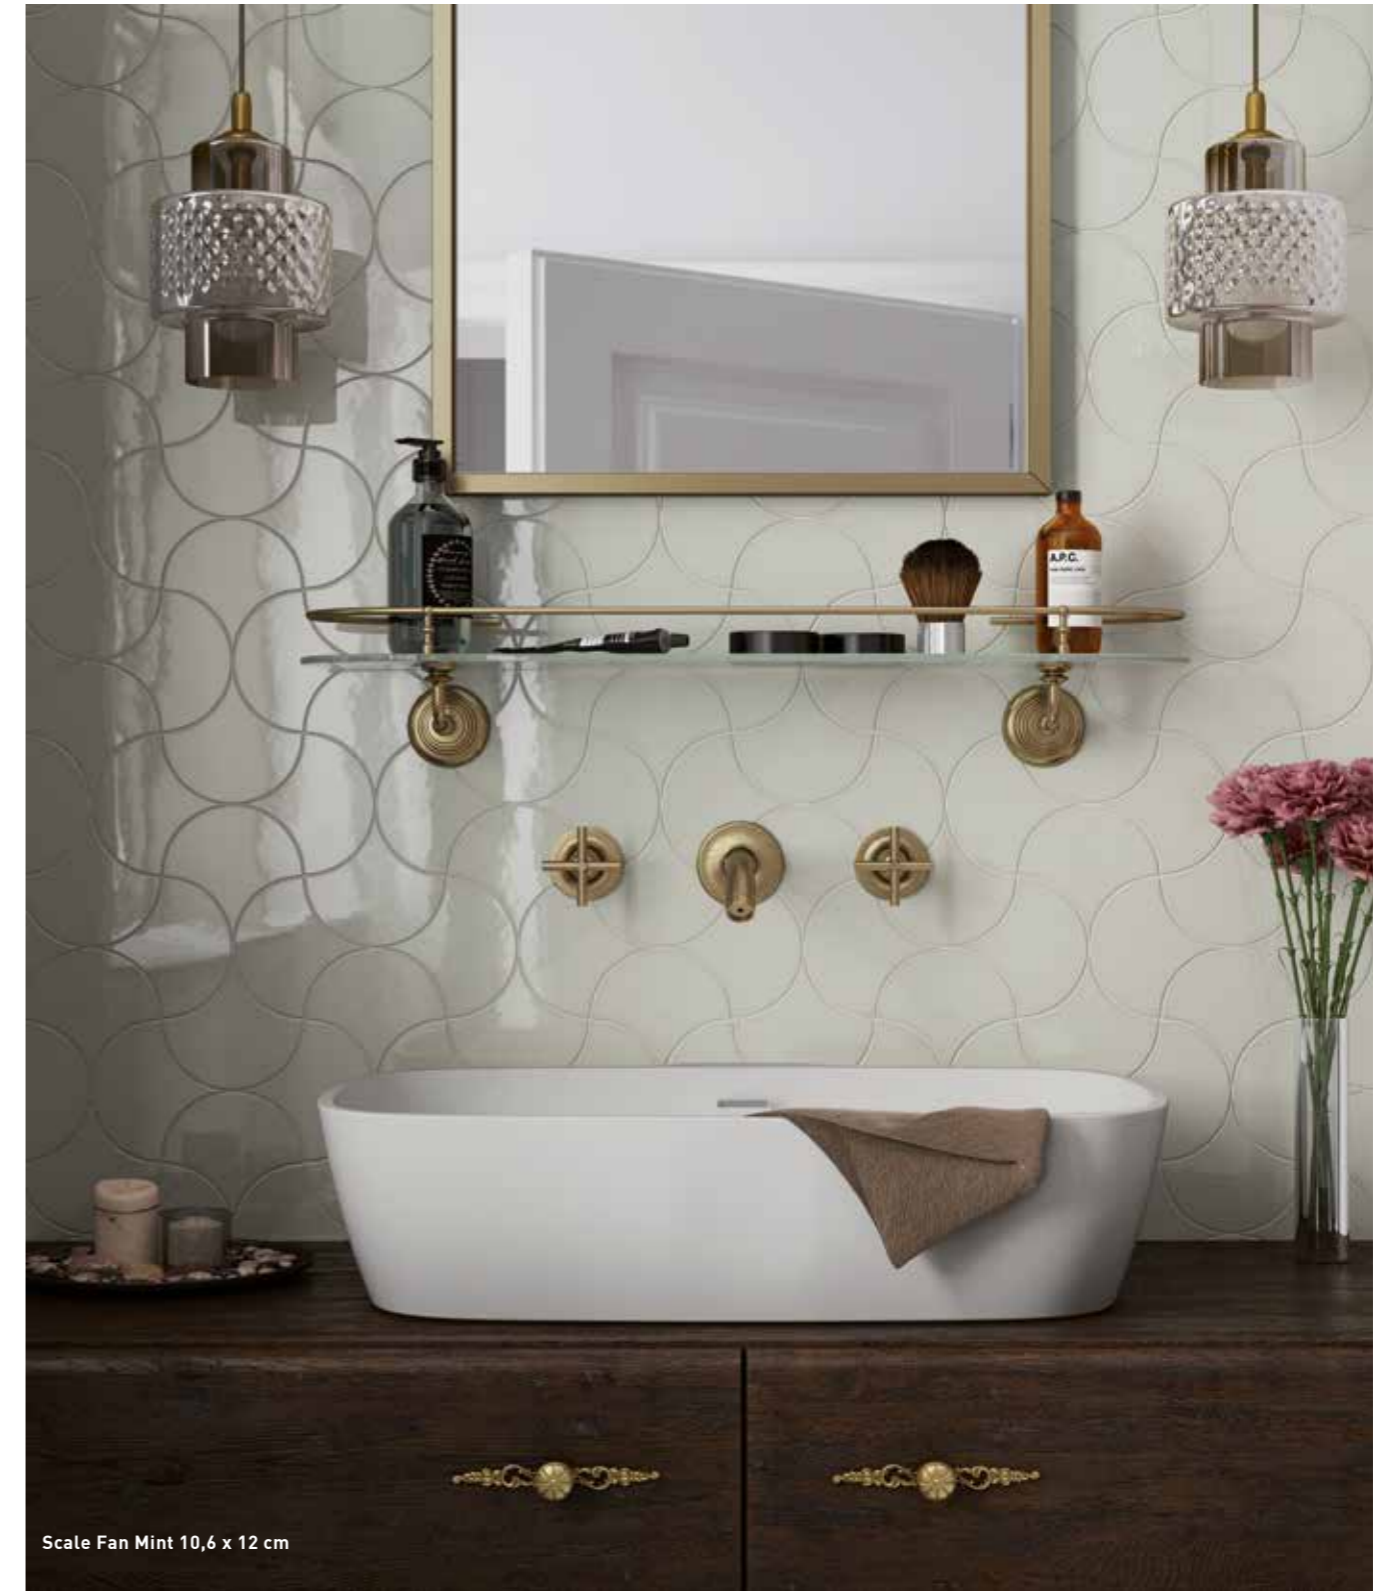

INTERNI / INDOOR