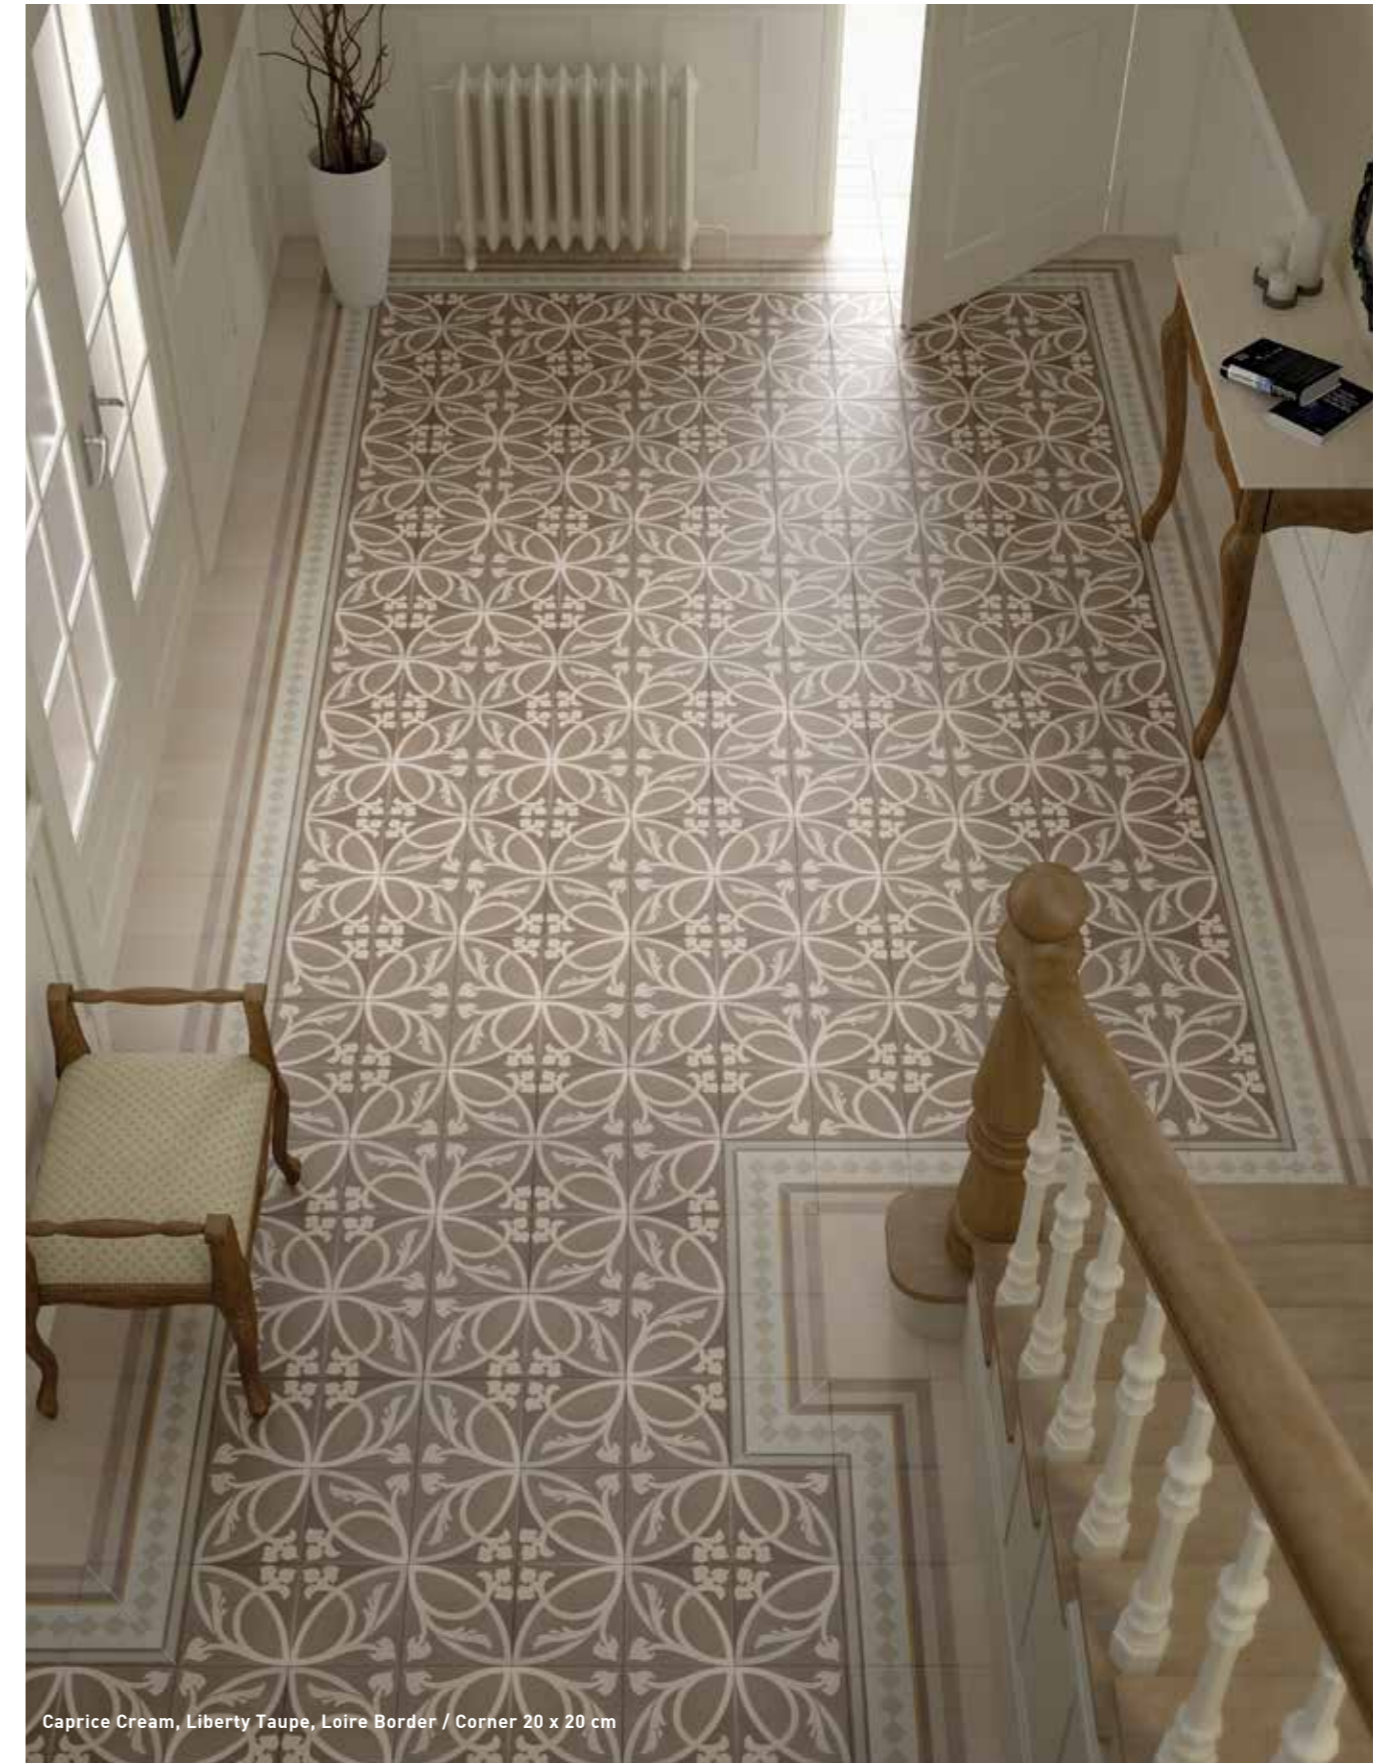

8,3 mm R9-B Class 1 <0,5xBI, >1300 N 7 4 5 ≥ 2 mm

INTERNI - ESTERNI / INDOOR - OUTDOOR

Caprice Cream, Liberty Taupe, Loire Border / Corner 20 x 20 cm