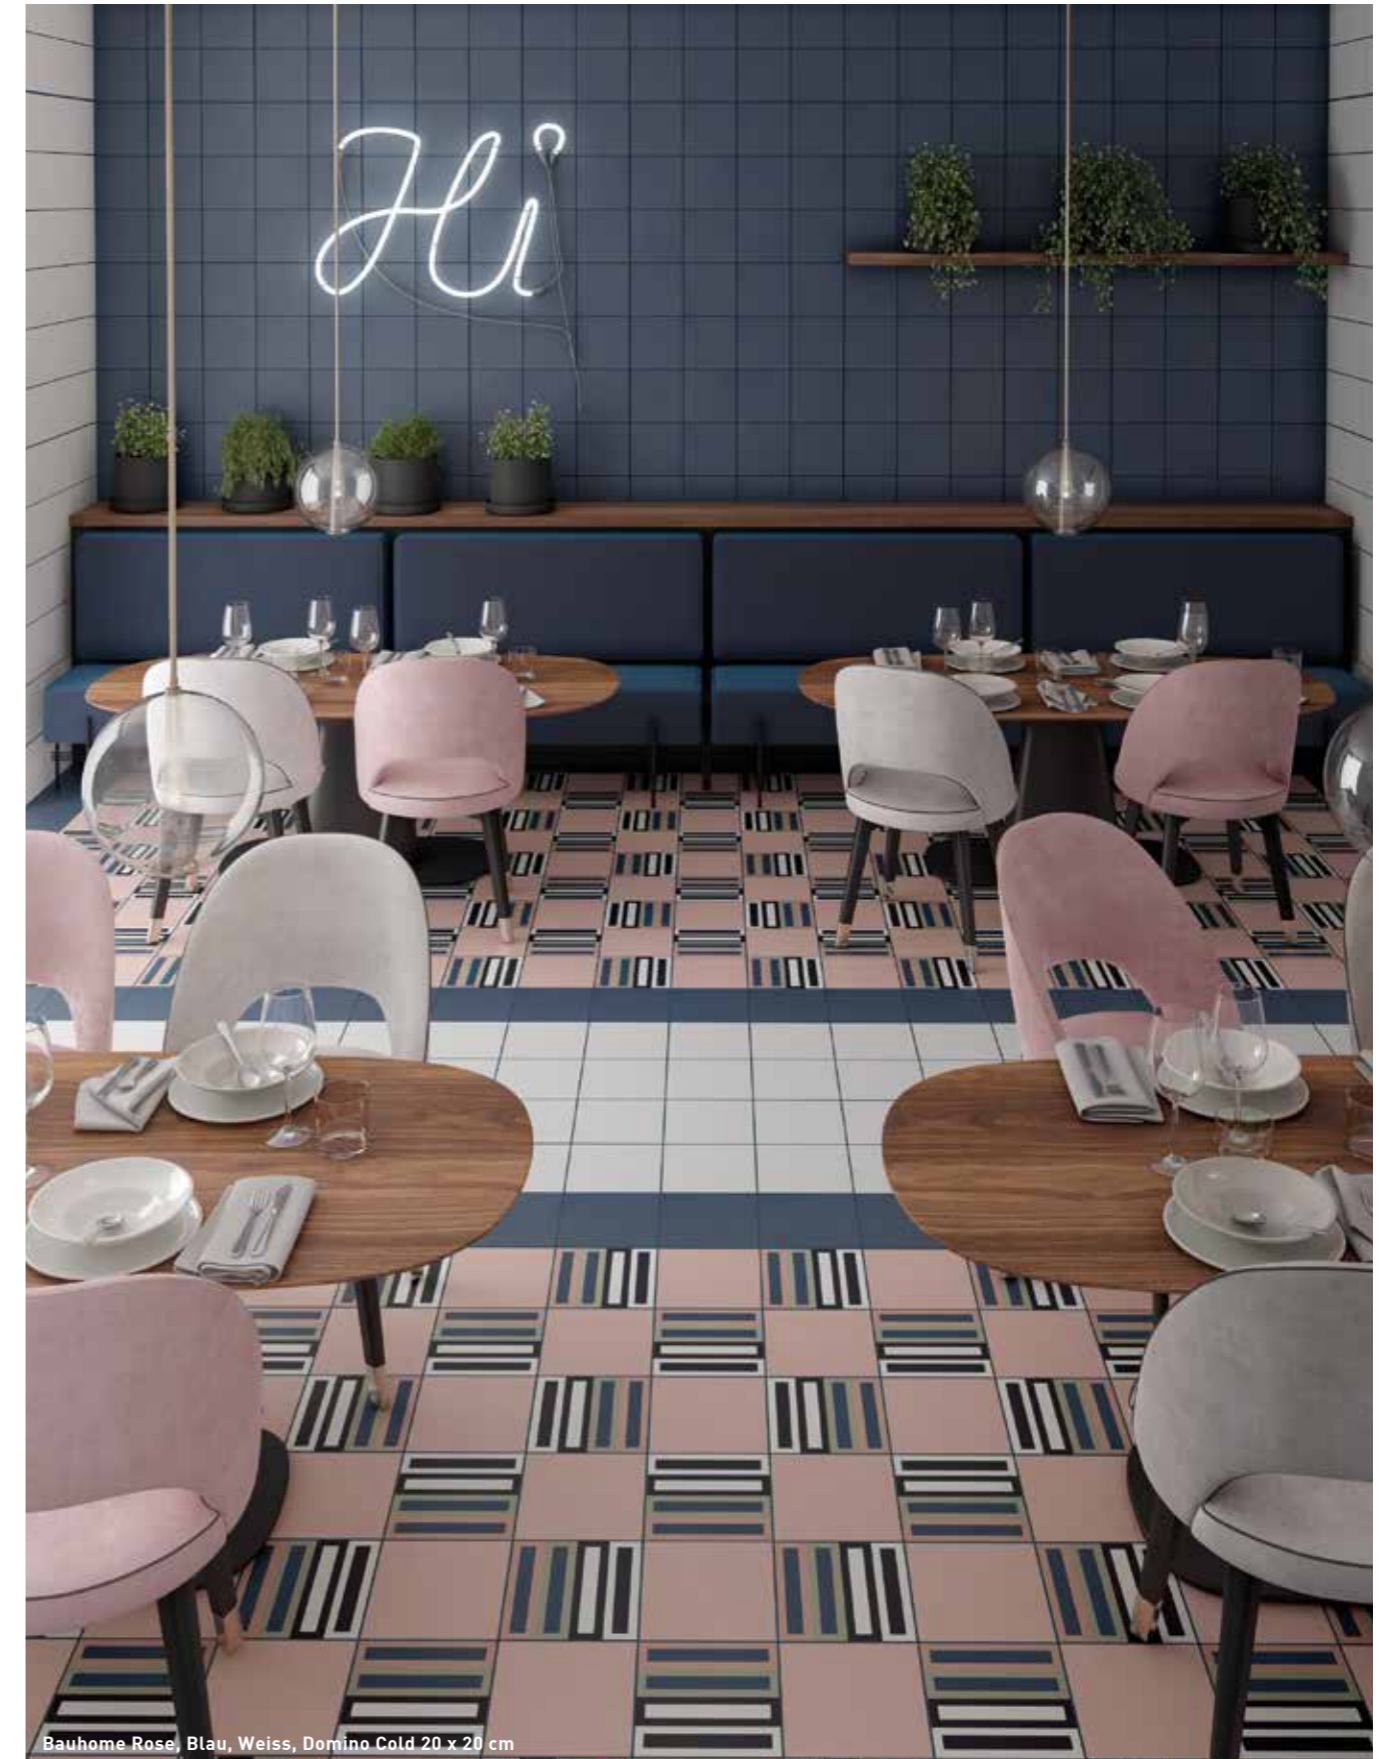

## INTERNI - ESTERNI / INDOOR - OUTDOOR

Bauhome Rose, Blau, Weiss, Domino Cold 20 x 20 cm