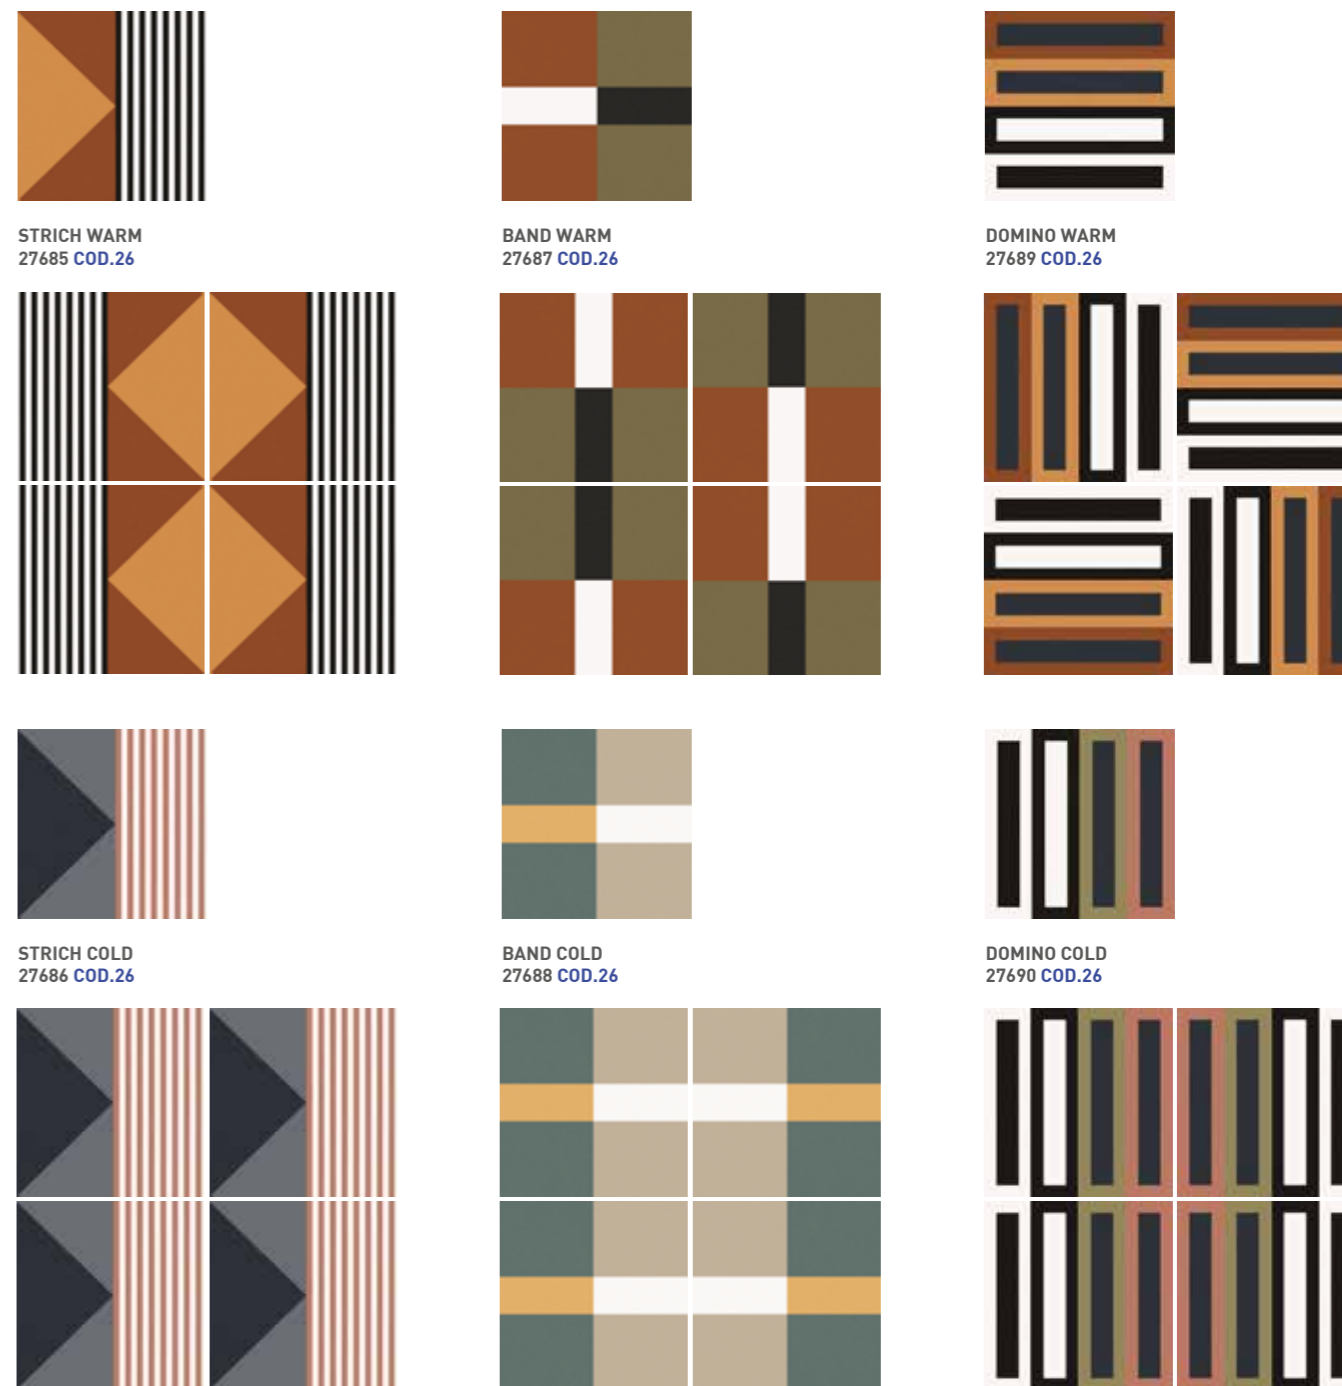

Decor / Decors

Bauhome Grau, Karo Cold 20 x 20 cm

FORMATO SIZE	Kg/ pezzo kg/pieces	scatola / box			pallet / pallet			
		pezzi pieces	Kg	m² sqm	pezzi pieces	kg/pallet kg/pallet	m² sqm	scatole boxes
20 x 20 cm	0,710	25	17,90	1,00	1500	1,095	60	60