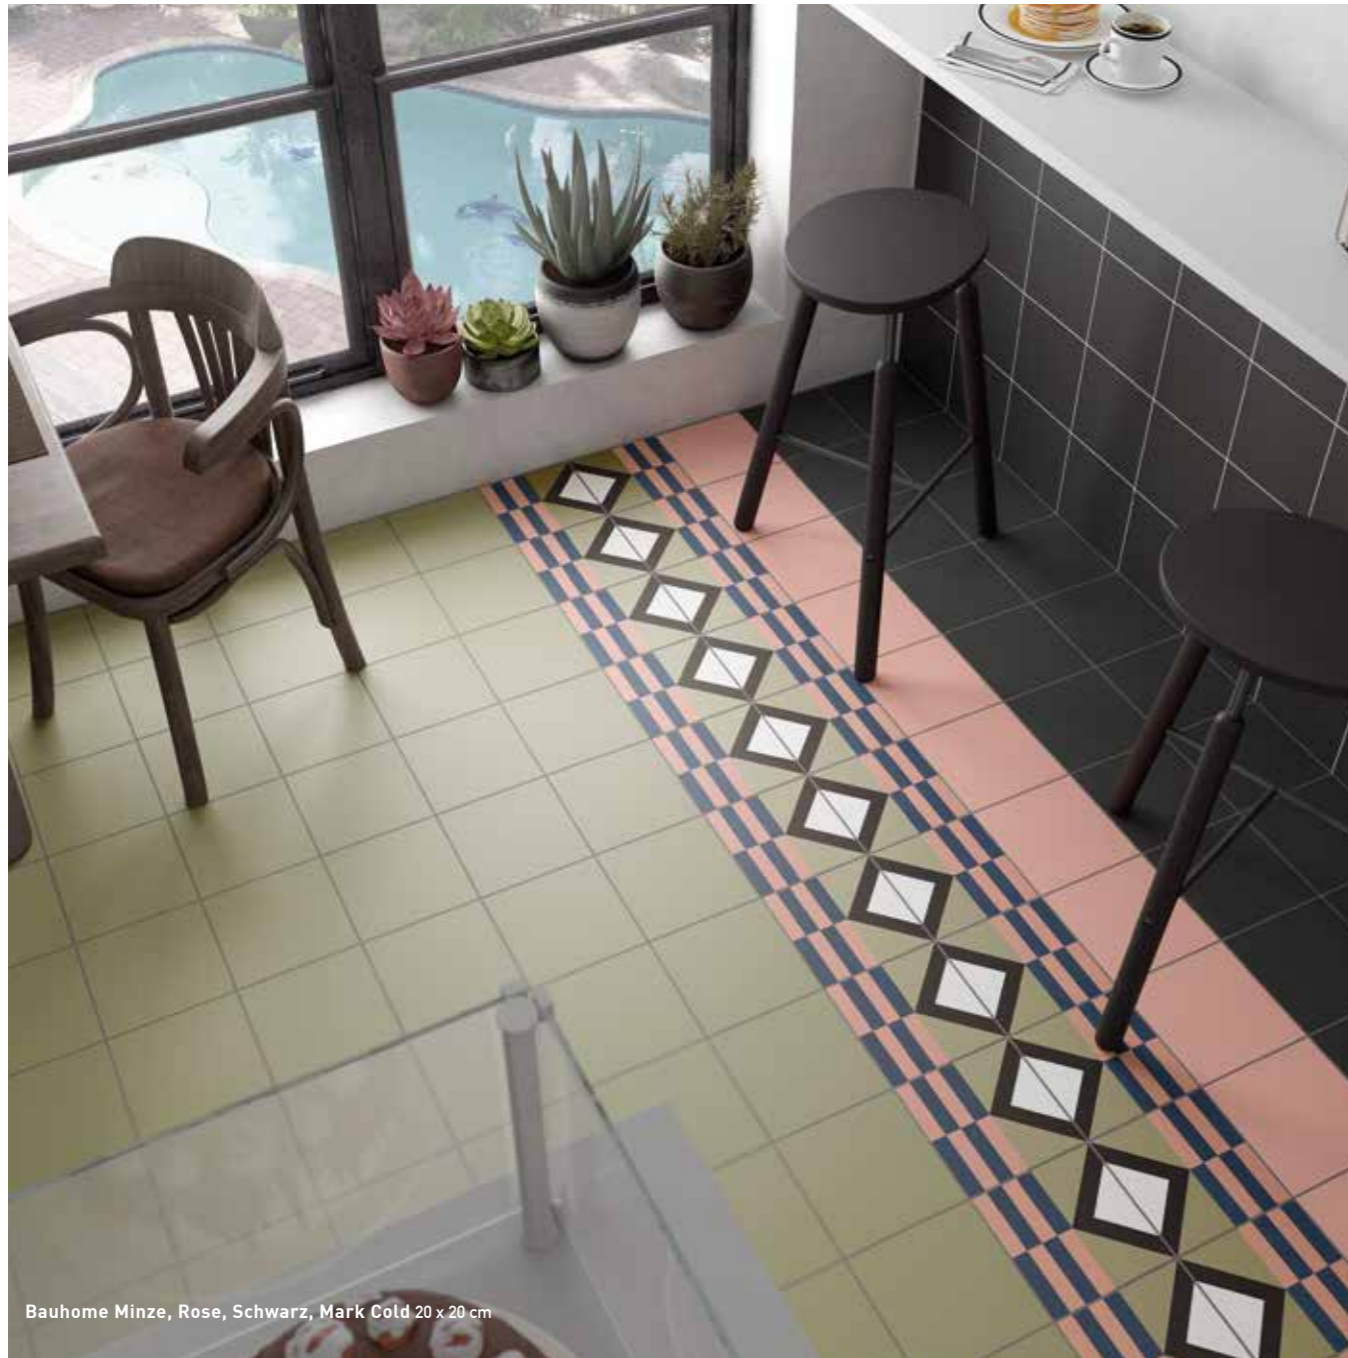

FORMATI / SIZES

Bauhome Minze, Rose, Schwarz, Mark Cold 20 x 20 cm